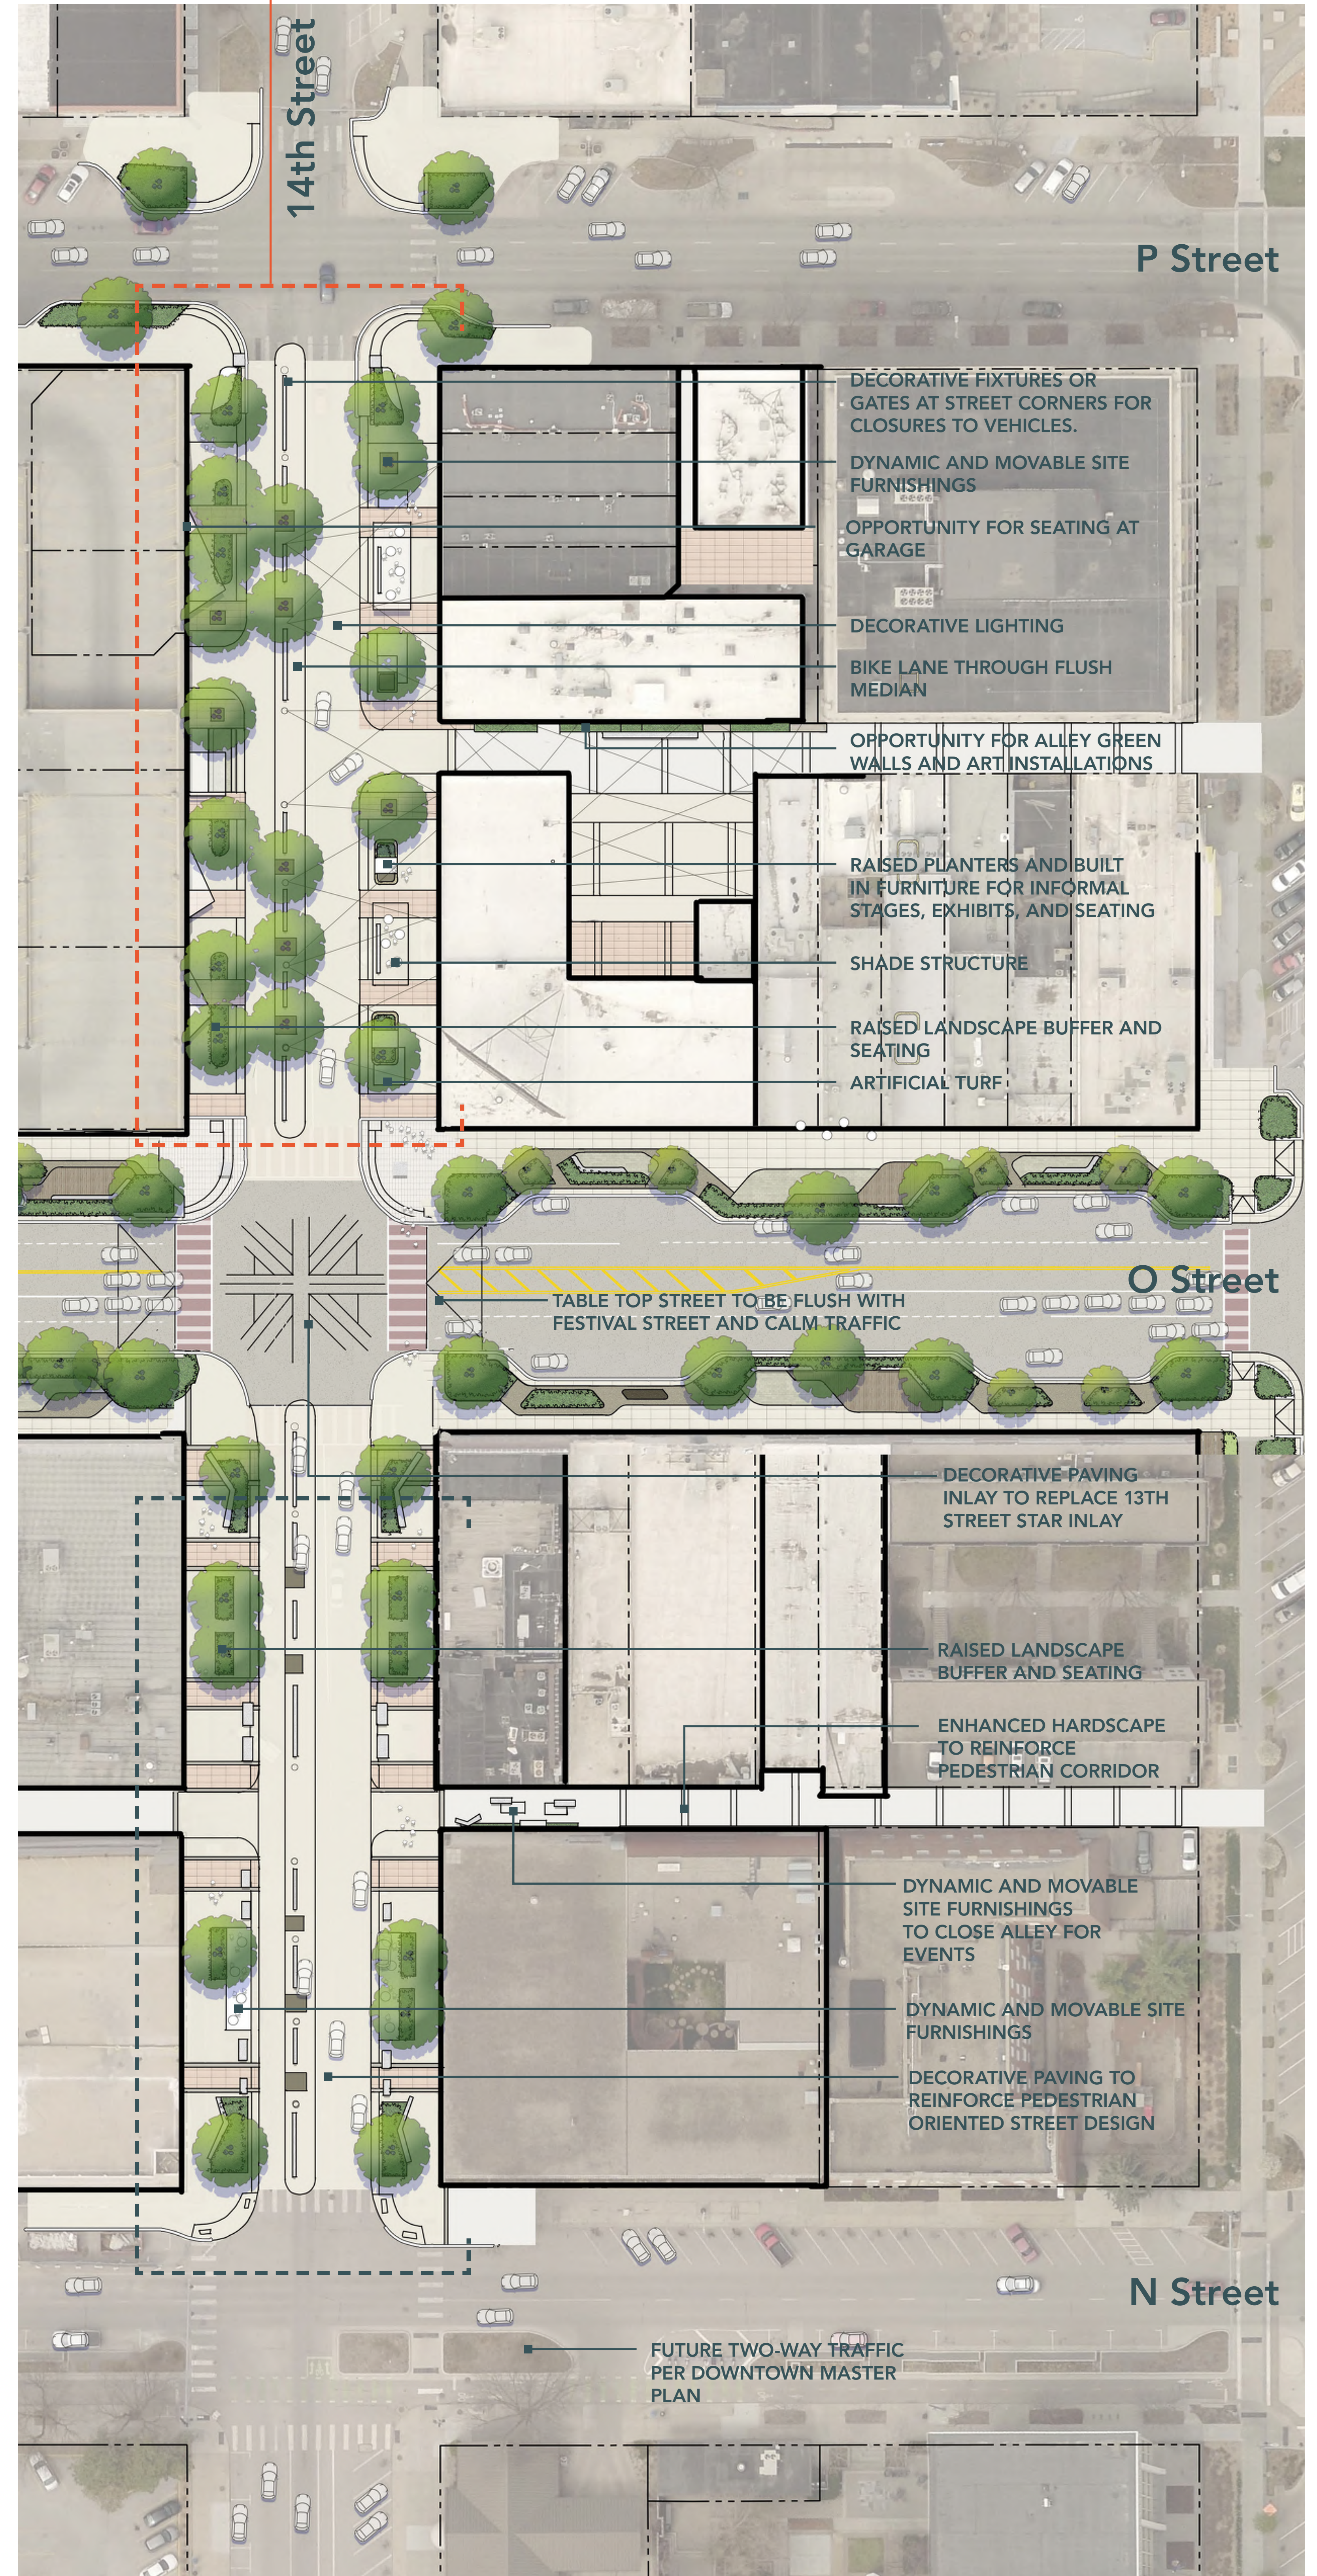

OPEN HOUSE #2

14th STREET N St. to P St.

KEY
MAP

option A | PROVIDE CURBLESS FESTIVAL STREET WITH PARALLEL PARKING ON BOTH SIDES. DECORATIVE FIXTURES OR GATES AT STREET CORNERS FOR CLOSURES TO VEHICLES.

FESTIVAL STREET IS DESIGNED FOR FREQUENT CLOSURES FOR MUSIC, CULTURAL, ART, AND COMMUNITY EVENTS.

option B | PROVIDE CURBLESS FESTIVAL STREET WITH INTERNAL MEDIAN. DECORATIVE FIXTURES OR GATES IN MEDIAN TO CLOSE ALL OR PART OF STREET TO VEHICLES.

FESTIVAL STREET IS DESIGNED FOR FREQUENT CLOSURES FOR MUSIC, CULTURAL, ART, AND COMMUNITY EVENTS.

OPTION B