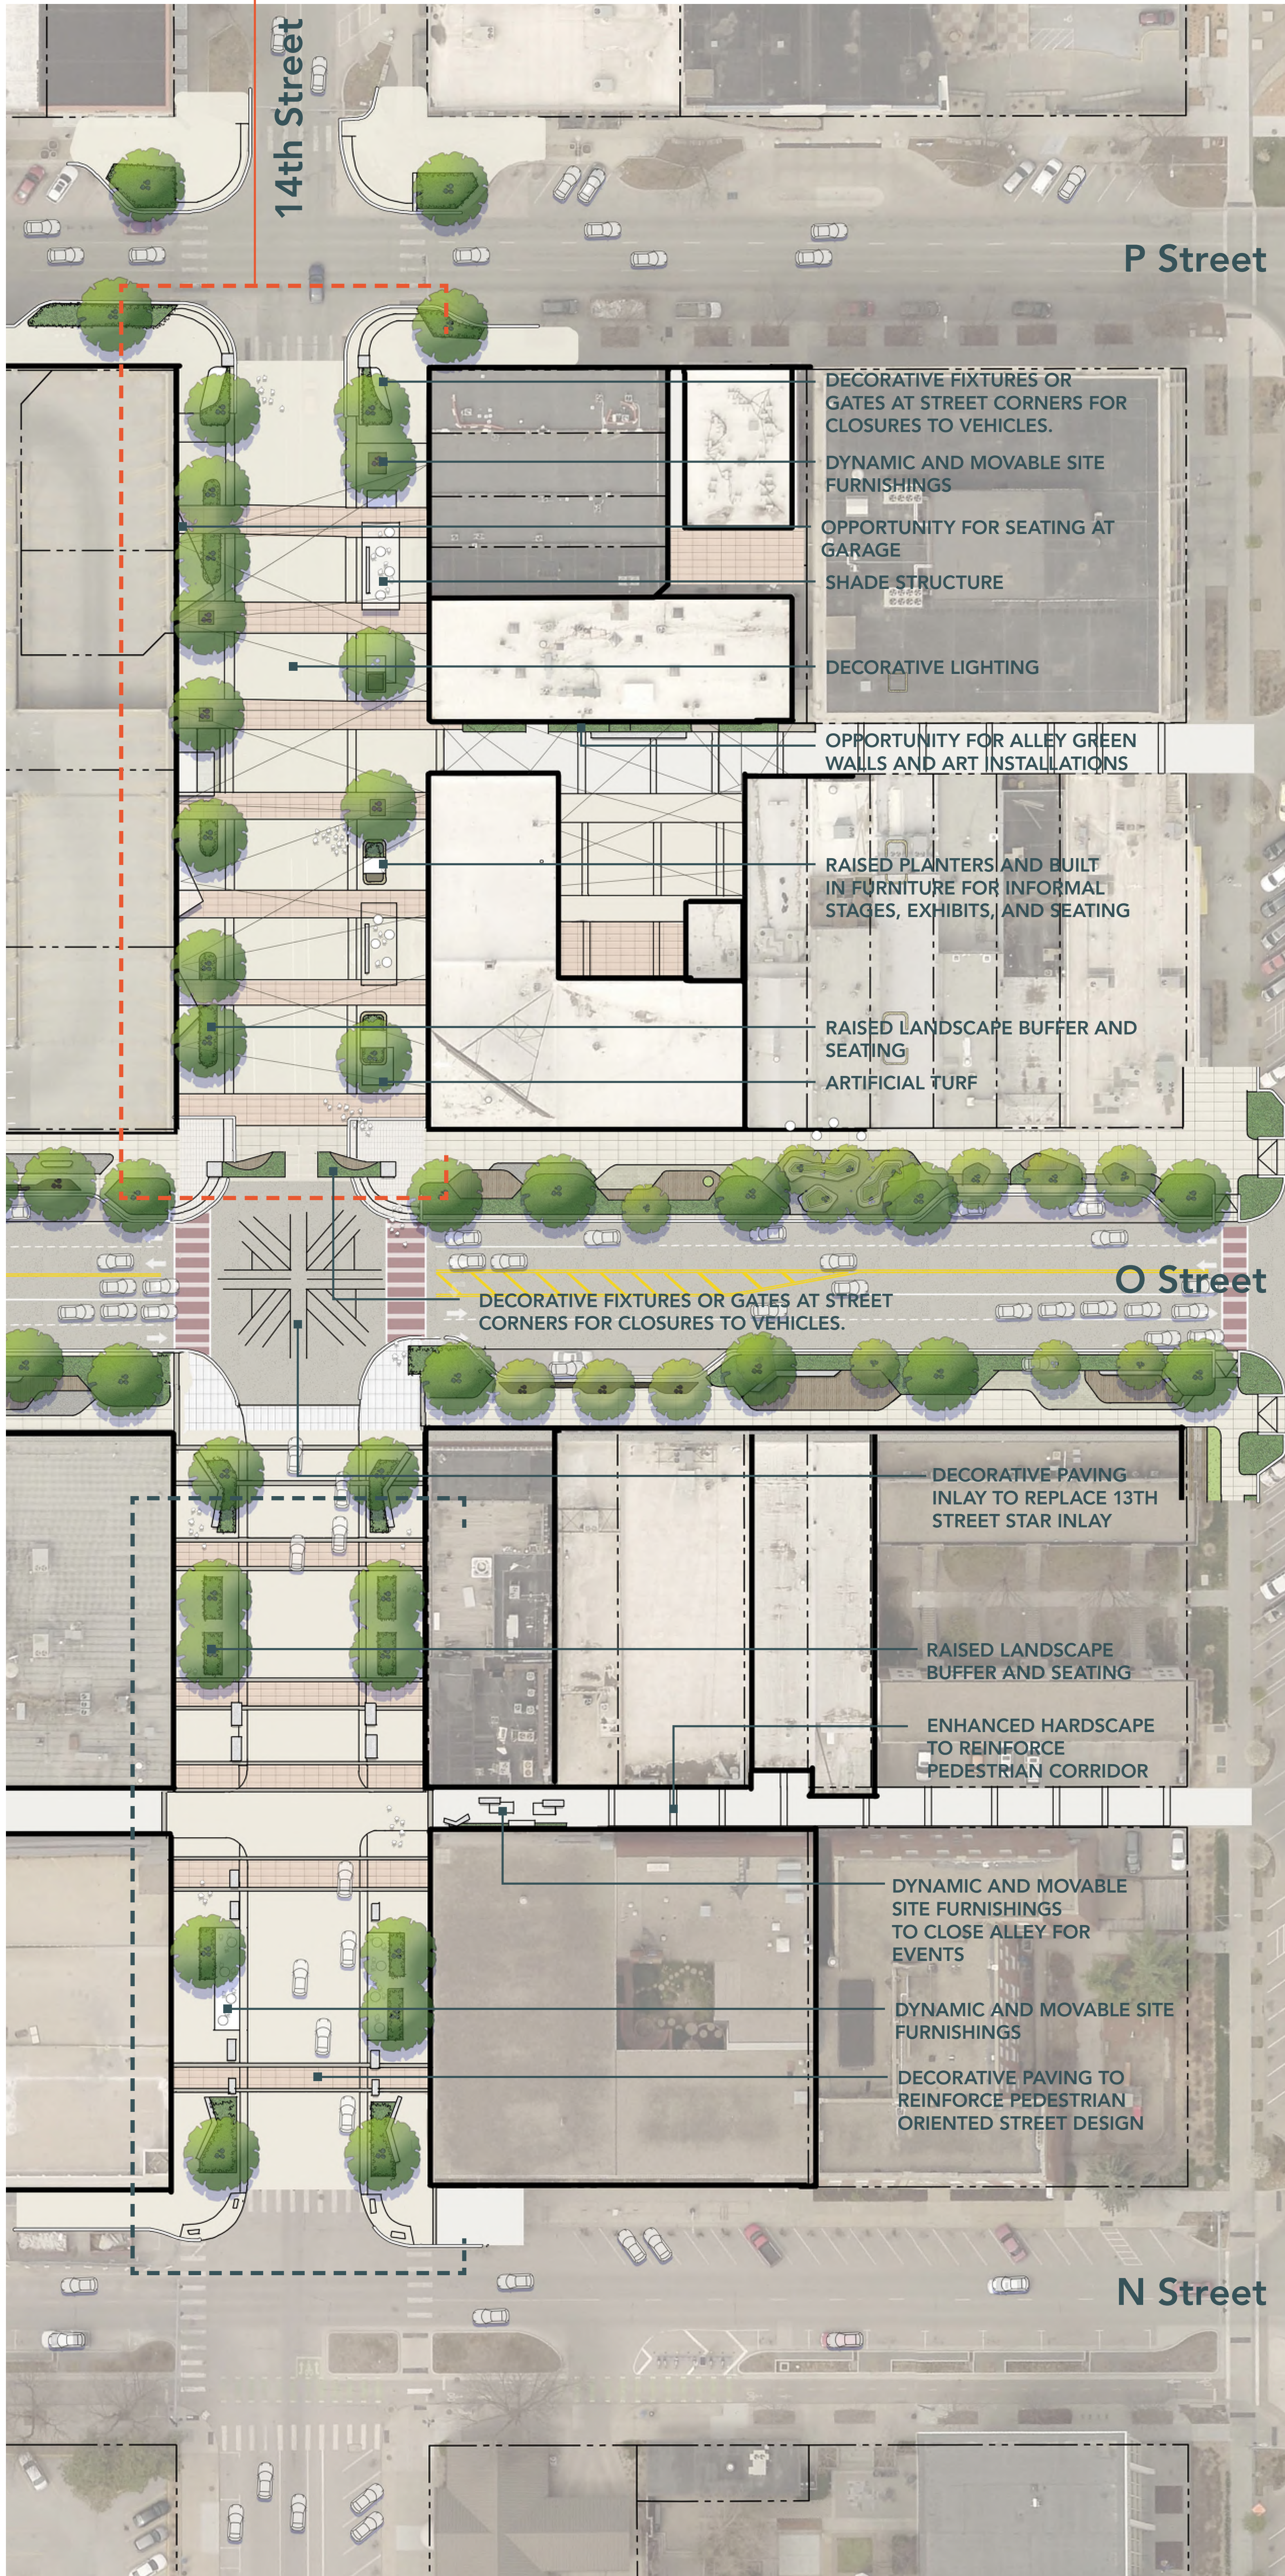

OPEN HOUSE #2

14th STREET N St. to P St.

KEY
MAP

option A | PROVIDE CURBLESS FESTIVAL STREET WITH PARALLEL PARKING ON BOTH SIDES. DECORATIVE FIXTURES OR GATES AT STREET CORNERS FOR CLOSURES TO VEHICLES.

FESTIVAL STREET IS DESIGNED FOR FREQUENT CLOSURES FOR MUSIC, CULTURAL, ART, AND COMMUNITY EVENTS.

option B | PROVIDE CURBLESS FESTIVAL STREET WITH INTERNAL MEDIAN. DECORATIVE FIXTURES OR GATES IN MEDIAN TO CLOSE ALL OR PART OF STREET TO VEHICLES.

FESTIVAL STREET IS DESIGNED FOR FREQUENT CLOSURES FOR MUSIC, CULTURAL, ART, AND COMMUNITY EVENTS.